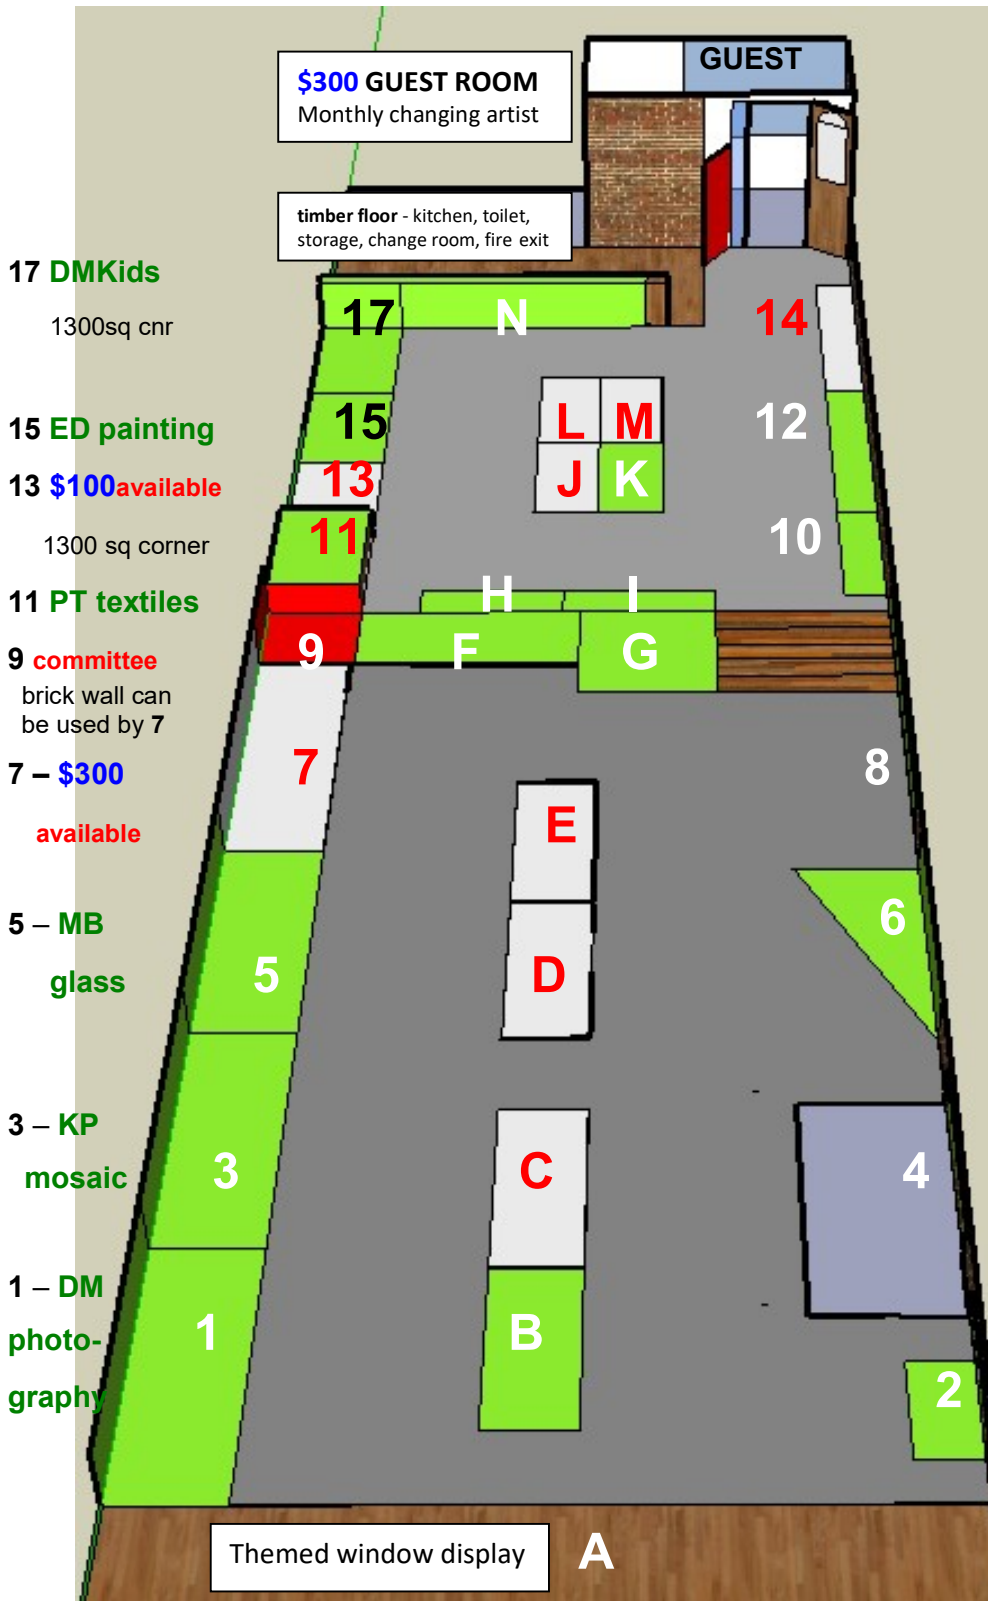

44 Piper St Kyneton  
www.artonpiper.com  
info@artonpiper.com

CONTACT Deborah 0411 530 015, Kathryn 0407 887 498, Marianne 0408 351 137

- N** KM painting white wall 2.3 wide 300 floor forward
- 14** \$175 2.5w, floor to 600 available
- 12** MW painting brick wall 2.5 floor forward to 600
- K** MS painting
- J, L, M** \$75 available supplied plinths or freestanding 750x1.5m
- 10** CH origami wall 2m plus floor to 600
- H** DH ceramics **I** BF wood 1200 x 300 supplied plinth
- G** LG textiles 1.5sq ht restriction
- F** CT weaving 2.1w bricks, floor 900 height restriction
- 8** PR photography 3.6m along stairs
- 6** MH photography 2m wide white board, L shaped floor space, plinth
- E** \$150 1.5m x 1m available
- D** \$150 1.5m x 1m available
- C** \$150 1.5m x 1m available
- B** EH textiles 1.5 x 1m
- 4** board behind counter – committee discretion
- 2** patron DE
- PROMO TABLE, BOARD**